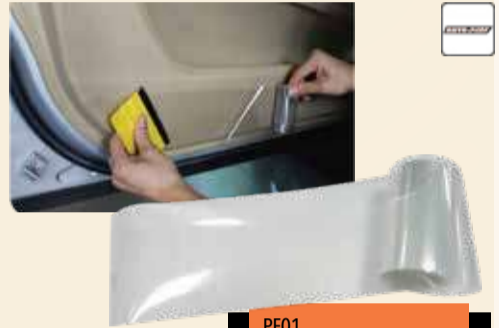

PF01
1160⁰⁰

AUTOGEAR TRANSPARENT PROTECTION FILM

8cmx5m