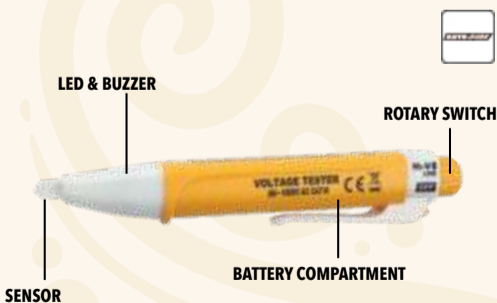

Click type
32-210Nm

TOX
2495⁰⁰

AUTOGEAR COMBINATION THREAD TAP & DRILL BIT SET

6 piece set

TTDB1
1960⁰⁰

AUTOGEAR PLIER SET WITH POUCH

5 piece set

PL5PC
2225⁰⁰